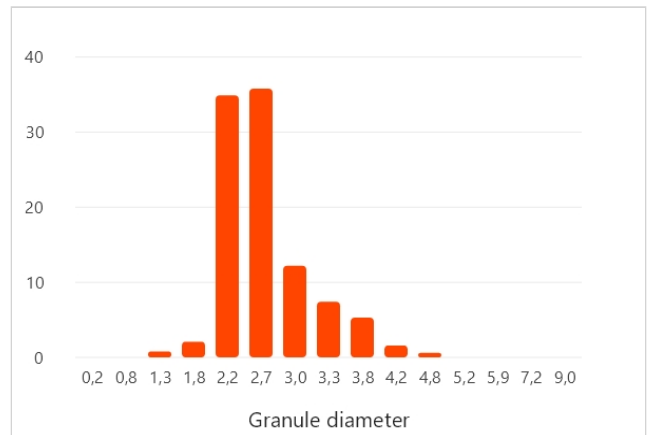

My fertilizer sample

Spreader Application Center

ORIGIN 25-5-5

No.29

Material test ID: 583026849

Material ID: 50440299

Created on: 03.03.2026

ORIGIN 25-5-5

∅ 2.67 mm	145 °	 1 kg/l	 6.9 kg/min
99.8 N	 0 %	 14.4	

Please note for your information: Even if the results of the tested fertiliser sample suggest a definitive recommendation as to the settings on the fertiliser spreader, it is not possible for AMAZONE to unequivocally guarantee the actual distribution in the field. For besides the physical properties of the fertiliser, the distribution depends on other additional factors, such as storage of the product between the testing and spreading, the setting and the level of maintenance on the spreader, or its actual operation by the tractor driver. We therefore recommend that the settings are verified in the field by the use of, for example, the mobile test kit.