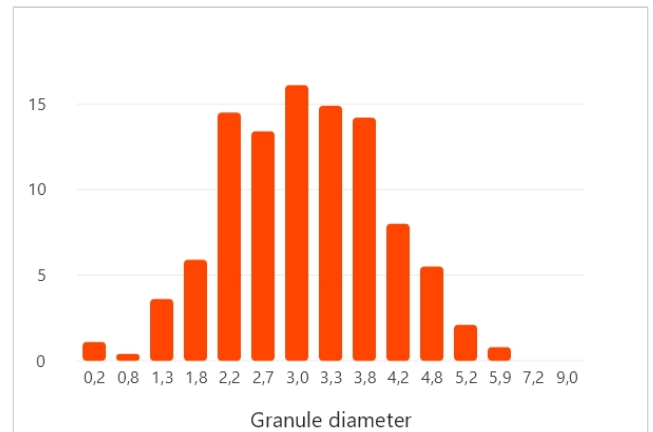

∅ 3.1 mm

160 °

 1.33 kg/l

 8.4 kg/min

87.3 N

 0.45 %

 12.8

Please note for your information: Even if the results of the tested fertiliser sample suggest a definitive recommendation as to the settings on the fertiliser spreader, it is not possible for AMAZONE to unequivocally guarantee the actual distribution in the field. For besides the physical properties of the fertiliser, the distribution depends on other additional factors, such as storage of the product between the testing and spreading, the setting and the level of maintenance on the spreader, or its actual operation by the tractor driver. We therefore recommend that the settings are verified in the field by the use of, for example, the mobile test kit.

## Table of Contents

<b>1</b>	<b>ZAM</b>	<b>1</b>
1.1	<a href="#">ZAM OM Limiter e/m Schieber</a>	1
1.2	<a href="#">ZAM OM TS e/m Schieber</a>	3
1.3	<a href="#">ZAM OM Hydro</a>	6
<b>2</b>	<b>ZAMU</b>	<b>7</b>
2.1	<a href="#">ZAM Ultra OM Limiter e/m</a>	7
2.2	<a href="#">ZAM Ultra OM Hydro e/m</a>	10
<b>3</b>	<b>ZATS</b>	<b>13</b>
3.1	<a href="#">ZATS TS 1, TS 2, TS 3</a>	13
3.2	<a href="#">ZATS TS 10, TS 20, TS 30</a>	14
<b>4</b>	<b>ZAV</b>	<b>15</b>
4.1	<a href="#">ZAV Hydro</a>	15
4.2	<a href="#">ZAV Limiter e/m Schieber</a>	16
<b>5</b>	<b>ZAX</b>	<b>19</b>
5.1	<a href="#">ZAX Limiter</a>	19
5.2	<a href="#">ZAX TQ</a>	21