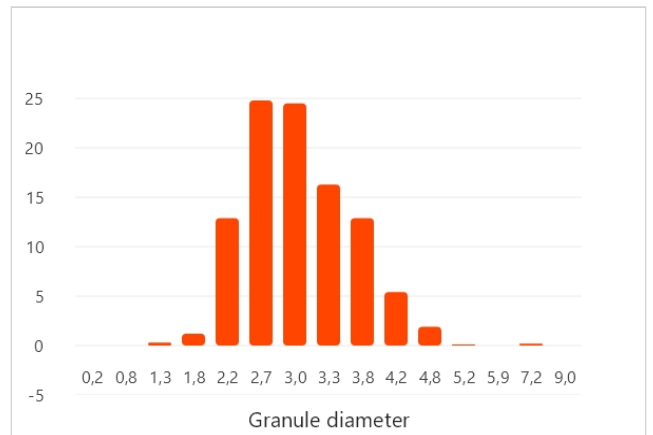

# My fertilizer sample

Spreader Application Center

ORIGIN TSP 0-46-0

No.4

Material test ID: 583026824  
 Material ID: 50440282  
 Created on: 06.01.2026

ORIGIN TSP 0-46-0

∅ 3.06 mm	141 °	 1.12 kg/l	 6.7 kg/min
74.9 N	 1.79 %	 15.6	

Please note for your information: Even if the results of the tested fertiliser sample suggest a definitive recommendation as to the settings on the fertiliser spreader, it is not possible for AMAZONE to unequivocally guarantee the actual distribution in the field. For besides the physical properties of the fertiliser, the distribution depends on other additional factors, such as storage of the product between the testing and spreading, the setting and the level of maintenance on the spreader, or its actual operation by the tractor driver. We therefore recommend that the settings are verified in the field by the use of, for example, the mobile test kit.