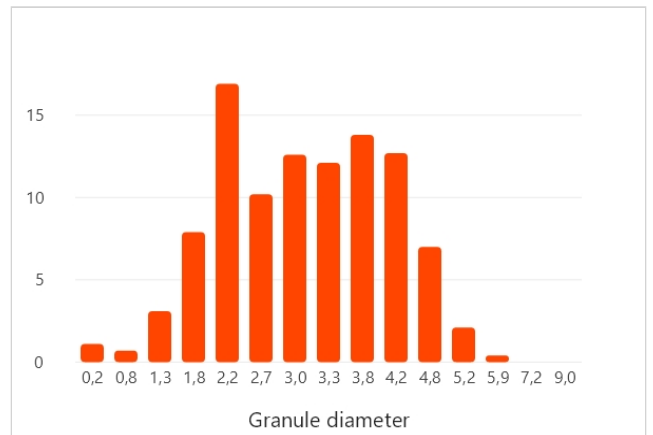

∅ 3.13 mm	160 °	 1.23 kg/l	 7.5 kg/min
72.1 N	 112.61 %	 12.1	

Please note for your information: Even if the results of the tested fertiliser sample suggest a definitive recommendation as to the settings on the fertiliser spreader, it is not possible for AMAZONE to unequivocally guarantee the actual distribution in the field. For besides the physical properties of the fertiliser, the distribution depends on other additional factors, such as storage of the product between the testing and spreading, the setting and the level of maintenance on the spreader, or its actual operation by the tractor driver. We therefore recommend that the settings are verified in the field by the use of, for example, the mobile test kit.