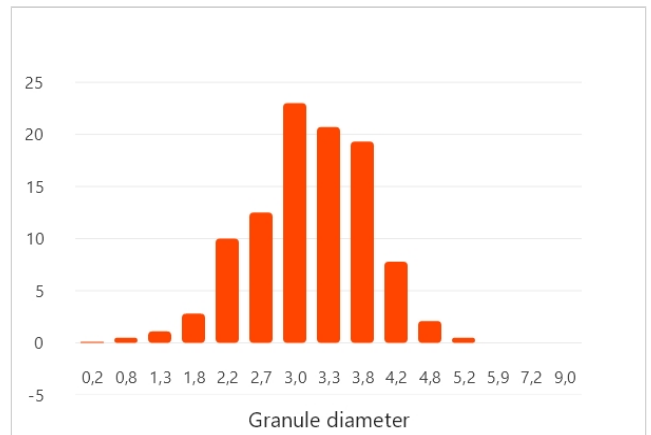

My fertilizer sample

Spreader Application Center

ORIGIN Maize Start 19-37-0
(+12S)

No.74

Material test ID: 583026894
 Material ID: 50440336
 Created on: 22.01.2026

ORIGIN Maize Start 19-37-0 (+12S)

∅ 3.18 mm	146 °	 0.94 kg/l	 5.5 kg/min
68.3 N	 2.26 %	 13.6	

Please note for your information: Even if the results of the tested fertiliser sample suggest a definitive recommendation as to the settings on the fertiliser spreader, it is not possible for AMAZONE to unequivocally guarantee the actual distribution in the field. For besides the physical properties of the fertiliser, the distribution depends on other additional factors, such as storage of the product between the testing and spreading, the setting and the level of maintenance on the spreader, or its actual operation by the tractor driver. We therefore recommend that the settings are verified in the field by the use of, for example, the mobile test kit.