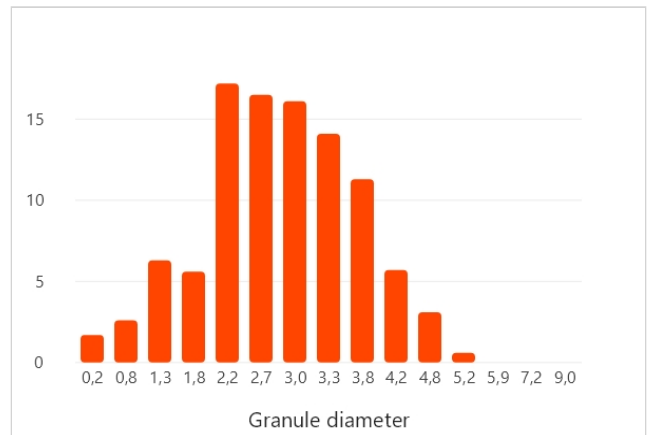

My fertilizer sample

Spreader Application Center

ORIGIN MOP 0-0-60

No.3

Material test ID: 583026823
 Material ID: 50440281
 Created on: 06.01.2026

ORIGIN MOP 0-0-60

∅ 2.81 mm	161 °	 1.05 kg/l	 6.7 kg/min
57.2 N	 0.45 %	 11.6	

Please note for your information: Even if the results of the tested fertiliser sample suggest a definitive recommendation as to the settings on the fertiliser spreader, it is not possible for AMAZONE to unequivocally guarantee the actual distribution in the field. For besides the physical properties of the fertiliser, the distribution depends on other additional factors, such as storage of the product between the testing and spreading, the setting and the level of maintenance on the spreader, or its actual operation by the tractor driver. We therefore recommend that the settings are verified in the field by the use of, for example, the mobile test kit.