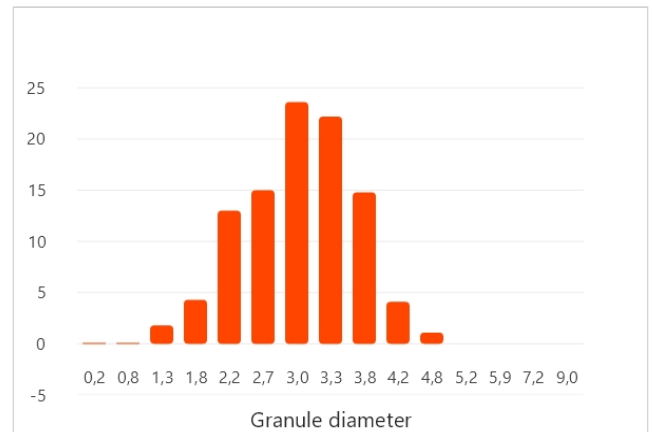

∅ 3.02 mm

147 °

 0.93 kg/l

 5.7 kg/min

74 N

 1.8 %

 13.7

Please note for your information: Even if the results of the tested fertiliser sample suggest a definitive recommendation as to the settings on the fertiliser spreader, it is not possible for AMAZONE to unequivocally guarantee the actual distribution in the field. For besides the physical properties of the fertiliser, the distribution depends on other additional factors, such as storage of the product between the testing and spreading, the setting and the level of maintenance on the spreader, or its actual operation by the tractor driver. We therefore recommend that the settings are verified in the field by the use of, for example, the mobile test kit.