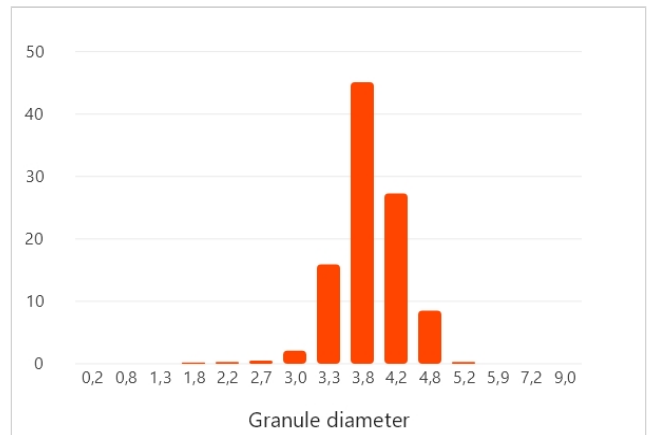

My fertilizer sample

Spreader Application Center

ORIGIN Granular Can 27% N

No.2

Material test ID: 583026822

Material ID: 438240

Created on: 06.01.2026

ORIGIN Granular Can 27% N

∅ 3.9 mm	143 °	 0.99 kg/l	 5.5 kg/min
66 N	 0.45 %	 15.7	

Please note for your information: Even if the results of the tested fertiliser sample suggest a definitive recommendation as to the settings on the fertiliser spreader, it is not possible for AMAZONE to unequivocally guarantee the actual distribution in the field. For besides the physical properties of the fertiliser, the distribution depends on other additional factors, such as storage of the product between the testing and spreading, the setting and the level of maintenance on the spreader, or its actual operation by the tractor driver. We therefore recommend that the settings are verified in the field by the use of, for example, the mobile test kit.