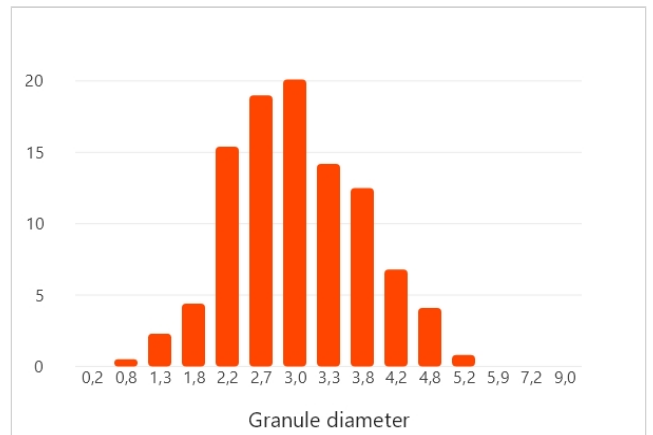

My fertilizer sample

Spreader Application Center

ORIGIN 5-24-24

No.34

Material test ID: 583026854
 Material ID: 438223
 Created on: 06.01.2026

ORIGIN 5-24-24

∅ 3.03 mm	154 °	 1.07 kg/l	 7 kg/min
94.6 N	 1.35 %	 12.1	

Please note for your information: Even if the results of the tested fertiliser sample suggest a definitive recommendation as to the settings on the fertiliser spreader, it is not possible for AMAZONE to unequivocally guarantee the actual distribution in the field. For besides the physical properties of the fertiliser, the distribution depends on other additional factors, such as storage of the product between the testing and spreading, the setting and the level of maintenance on the spreader, or its actual operation by the tractor driver. We therefore recommend that the settings are verified in the field by the use of, for example, the mobile test kit.