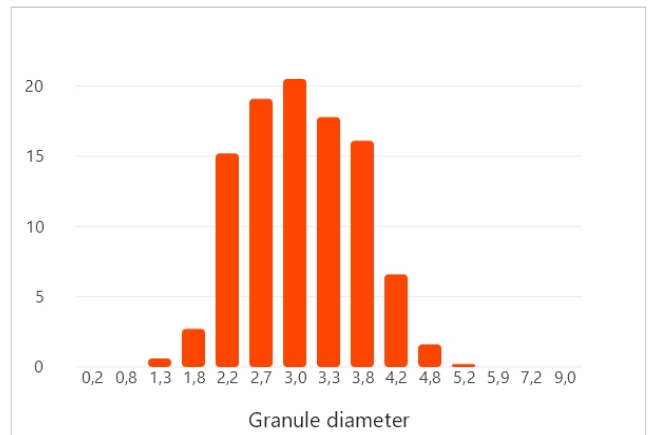

# My fertilizer sample

Spreader Application Center

ORIGIN 40N (+14So<sub>3</sub>) GUREA  
G3

No.27

Material test ID: 583026847  
 Material ID: 50440297  
 Created on: 06.01.2026

ORIGIN 40N (+14So3) GUREA G3

∅ 3.08 mm	148 °	 0.77 kg/l	 5 kg/min
48.8 N	 0.45 %	 12.5	

Please note for your information: Even if the results of the tested fertiliser sample suggest a definitive recommendation as to the settings on the fertiliser spreader, it is not possible for AMAZONE to unequivocally guarantee the actual distribution in the field. For besides the physical properties of the fertiliser, the distribution depends on other additional factors, such as storage of the product between the testing and spreading, the setting and the level of maintenance on the spreader, or its actual operation by the tractor driver. We therefore recommend that the settings are verified in the field by the use of, for example, the mobile test kit.