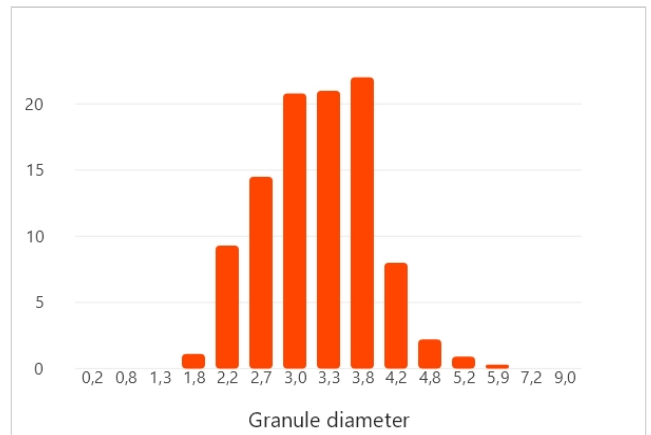

My fertilizer sample

Spreader Application Center

ORIGIN 38N (+19So₃) GUREA
G3

No.25

Material test ID: 583026845
 Material ID: 50440295
 Created on: 06.01.2026

ORIGIN 38N (+19So3) GUREA G3

∅ 3.28 mm	150 °	 0.78 kg/l	 5 kg/min
43.8 N	 0.45 %	 12.2	

Please note for your information: Even if the results of the tested fertiliser sample suggest a definitive recommendation as to the settings on the fertiliser spreader, it is not possible for AMAZONE to unequivocally guarantee the actual distribution in the field. For besides the physical properties of the fertiliser, the distribution depends on other additional factors, such as storage of the product between the testing and spreading, the setting and the level of maintenance on the spreader, or its actual operation by the tractor driver. We therefore recommend that the settings are verified in the field by the use of, for example, the mobile test kit.