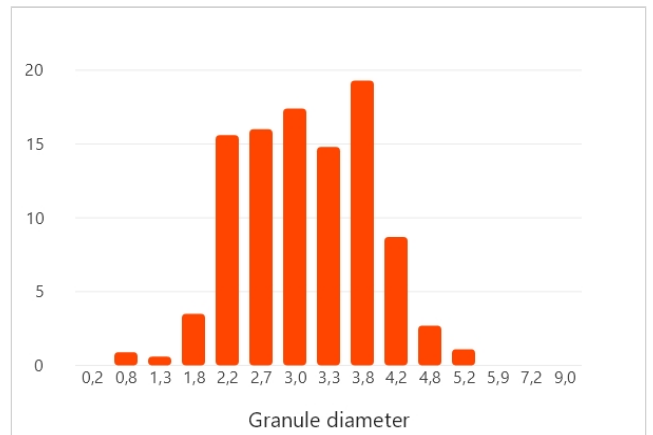

My fertilizer sample

Spreader Application Center

ORIGIN 33N (+30So₃) GUREA
G3

No.23

Material test ID: 583026843
 Material ID: 50440293
 Created on: 06.01.2026

ORIGIN 33N (+30So3) GUREA G3

∅ 3.13 mm	155 °	 0.85 kg/l	 5.5 kg/min
41.9 N	 0.45 %	 11.5	

Please note for your information: Even if the results of the tested fertiliser sample suggest a definitive recommendation as to the settings on the fertiliser spreader, it is not possible for AMAZONE to unequivocally guarantee the actual distribution in the field. For besides the physical properties of the fertiliser, the distribution depends on other additional factors, such as storage of the product between the testing and spreading, the setting and the level of maintenance on the spreader, or its actual operation by the tractor driver. We therefore recommend that the settings are verified in the field by the use of, for example, the mobile test kit.