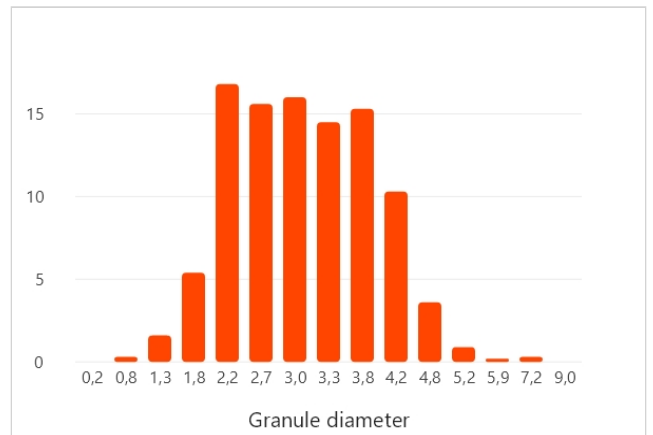

# My fertilizer sample

Spreader Application Center

ORIGIN 30N (+39So3) GUREA  
G3

No.21

Material test ID: 583026841  
 Material ID: 50440291  
 Created on: 08.01.2026

ORIGIN 30N (+39So3) GUREA G3

∅ 3.12 mm	153 °	 0.91 kg/l	 5.6 kg/min
47.4 N	 0.89 %	 12.0	