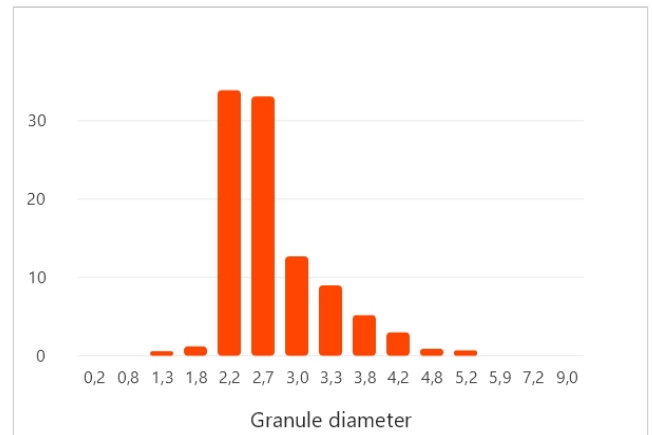

∅ 2.74 mm

141 °

 0.97 kg/l

 6.6 kg/min

79.8 N

 0.45 %

 14.8

Please note for your information: Even if the results of the tested fertiliser sample suggest a definitive recommendation as to the settings on the fertiliser spreader, it is not possible for AMAZONE to unequivocally guarantee the actual distribution in the field. For besides the physical properties of the fertiliser, the distribution depends on other additional factors, such as storage of the product between the testing and spreading, the setting and the level of maintenance on the spreader, or its actual operation by the tractor driver. We therefore recommend that the settings are verified in the field by the use of, for example, the mobile test kit.

## Table of Contents

<b>1</b>	<b>ZAM</b>	<b>1</b>
1.1	<a href="#">ZAM OM Limiter e/m Schieber</a>	1
1.2	<a href="#">ZAM OM TS e/m Schieber</a>	4
1.3	<a href="#">ZAM OM Hydro</a>	8
<b>2</b>	<b>ZAMU</b>	<b>9</b>
2.1	<a href="#">ZAM Ultra OM Limiter e/m</a>	9
2.2	<a href="#">ZAM Ultra OM Hydro e/m</a>	12
<b>3</b>	<b>ZATS</b>	<b>15</b>
3.1	<a href="#">ZATS TS 1, TS 2, TS 3</a>	15
3.2	<a href="#">ZATS TS 10, TS 20, TS 30</a>	16
<b>4</b>	<b>ZAV</b>	<b>17</b>
4.1	<a href="#">ZAV Hydro</a>	17
4.2	<a href="#">ZAV Limiter e/m Schieber</a>	18
<b>5</b>	<b>ZAX</b>	<b>21</b>
5.1	<a href="#">ZAX Limiter</a>	21
5.2	<a href="#">ZAX TQ</a>	23