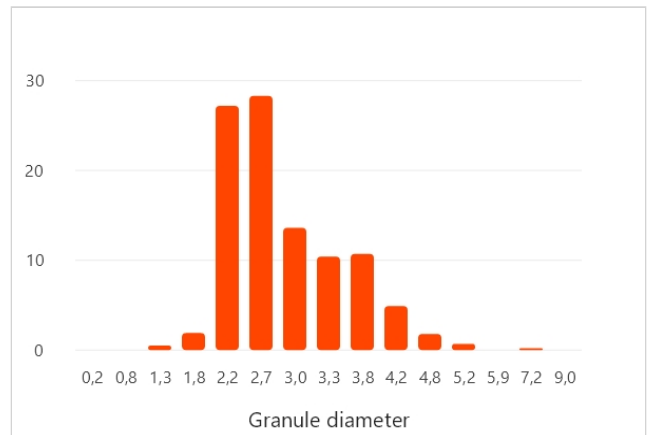

My fertilizer sample

Spreader Application Center

ORIGIN 20-8-10

No.48

Material test ID: 583026868
 Material ID: 50440314
 Created on: 14.01.2026

ORIGIN 20-8-10

∅ 2.9 mm	150 °	 1.01 kg/l	 6.7 kg/min
52.3 N	 0.45 %	 13.7	

Please note for your information: Even if the results of the tested fertiliser sample suggest a definitive recommendation as to the settings on the fertiliser spreader, it is not possible for AMAZONE to unequivocally guarantee the actual distribution in the field. For besides the physical properties of the fertiliser, the distribution depends on other additional factors, such as storage of the product between the testing and spreading, the setting and the level of maintenance on the spreader, or its actual operation by the tractor driver. We therefore recommend that the settings are verified in the field by the use of, for example, the mobile test kit.