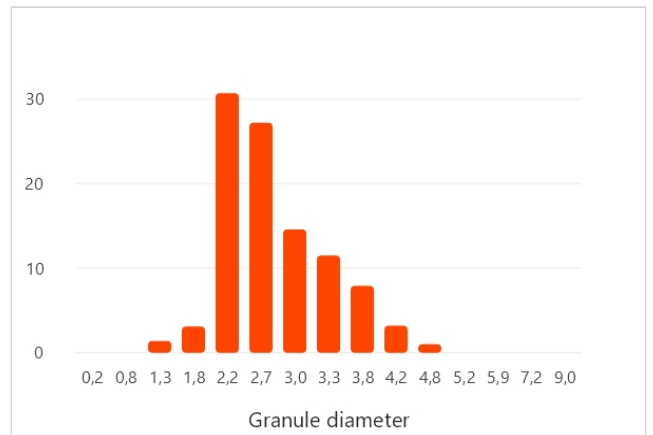

# My fertilizer sample

Spreader Application Center

ORIGIN 20-10-10

No.30

Material test ID: 583026850  
 Material ID: 50440300  
 Created on: 06.01.2026

ORIGIN 20-10-10

∅ 2.77 mm	147 °	 1.01 kg/l	 6.8 kg/min
67.4 N	 0.45 %	 13.6	

Please note for your information: Even if the results of the tested fertiliser sample suggest a definitive recommendation as to the settings on the fertiliser spreader, it is not possible for AMAZONE to unequivocally guarantee the actual distribution in the field. For besides the physical properties of the fertiliser, the distribution depends on other additional factors, such as storage of the product between the testing and spreading, the setting and the level of maintenance on the spreader, or its actual operation by the tractor driver. We therefore recommend that the settings are verified in the field by the use of, for example, the mobile test kit.