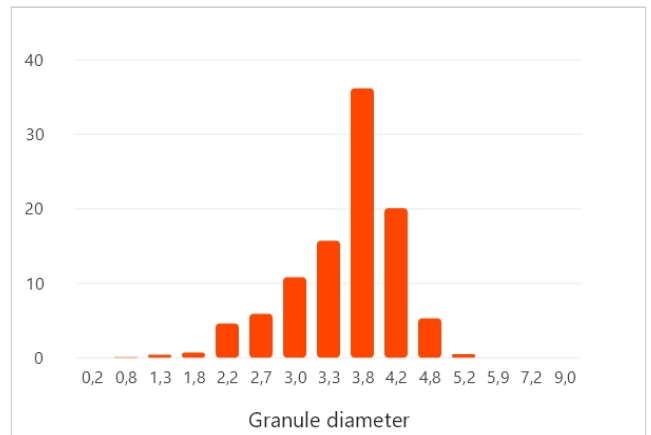

\varnothing	3.62 mm	141 °		0.99 kg/l		5.9 kg/min
	87.9 N		1.35 %		14.7	

Please note for your information: Even if the results of the tested fertiliser sample suggest a definitive recommendation as to the settings on the fertiliser spreader, it is not possible for AMAZONE to unequivocally guarantee the actual distribution in the field. For besides the physical properties of the fertiliser, the distribution depends on other additional factors, such as storage of the product between the testing and spreading, the setting and the level of maintenance on the spreader, or its actual operation by the tractor driver. We therefore recommend that the settings are verified in the field by the use of, for example, the mobile test kit.