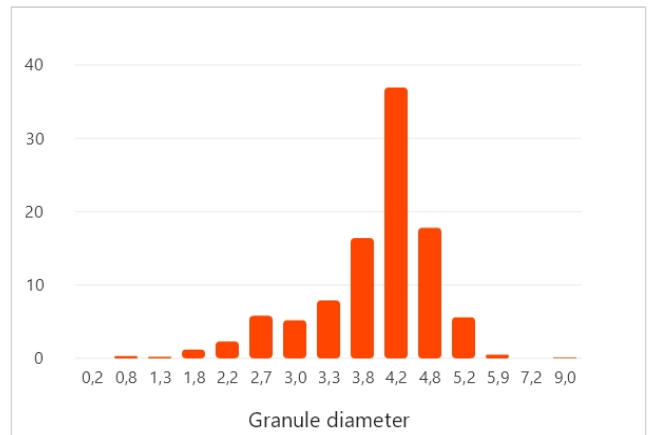

∅ 4.01 mm

148 °

1.01 kg/l

5.6 kg/min

65 N

0.45 %

15.0

Please note for your information: Even if the results of the tested fertiliser sample suggest a definitive recommendation as to the settings on the fertiliser spreader, it is not possible for AMAZONE to unequivocally guarantee the actual distribution in the field. For besides the physical properties of the fertiliser, the distribution depends on other additional factors, such as storage of the product between the testing and spreading, the setting and the level of maintenance on the spreader, or its actual operation by the tractor driver. We therefore recommend that the settings are verified in the field by the use of, for example, the mobile test kit.