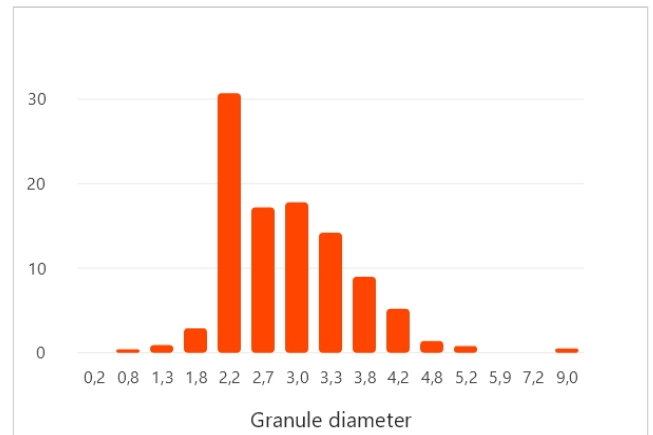

∅ 2.9 mm

144 °

 0.99 kg/l

 6.3 kg/min

57.3 N

 0.45 %

 13.9

Please note for your information: Even if the results of the tested fertiliser sample suggest a definitive recommendation as to the settings on the fertiliser spreader, it is not possible for AMAZONE to unequivocally guarantee the actual distribution in the field. For besides the physical properties of the fertiliser, the distribution depends on other additional factors, such as storage of the product between the testing and spreading, the setting and the level of maintenance on the spreader, or its actual operation by the tractor driver. We therefore recommend that the settings are verified in the field by the use of, for example, the mobile test kit.