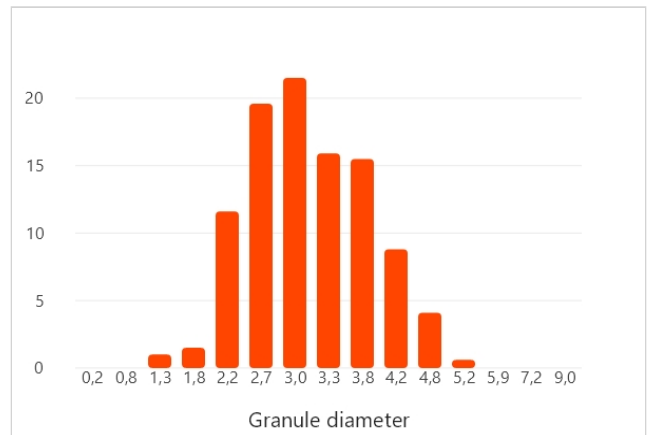

My fertilizer sample

Spreader Application Center

ORIGIN 0-26-26

No.32

Material test ID: 583026852
 Material ID: 438216
 Created on: 06.01.2026

ORIGIN 0-26-26

\varnothing 3.18 mm	147 °	 1.11 kg/l	 6.8 kg/min
56.2 N	 1.35 %	 13.7	

Please note for your information: Even if the results of the tested fertiliser sample suggest a definitive recommendation as to the settings on the fertiliser spreader, it is not possible for AMAZONE to unequivocally guarantee the actual distribution in the field. For besides the physical properties of the fertiliser, the distribution depends on other additional factors, such as storage of the product between the testing and spreading, the setting and the level of maintenance on the spreader, or its actual operation by the tractor driver. We therefore recommend that the settings are verified in the field by the use of, for example, the mobile test kit.