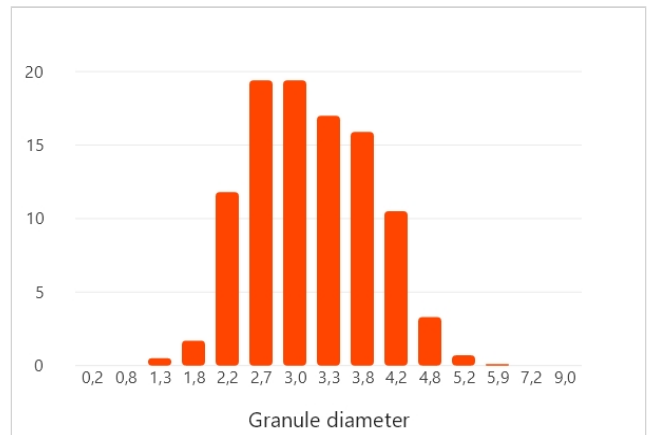

# My fertilizer sample

Spreader Application Center

ORIGIN 0-24-24

No.36

Material test ID: 583026856  
 Material ID: 50440303  
 Created on: 06.01.2026

ORIGIN 0-24-24

∅ 3.2 mm	150 °	 1.1 kg/l	 6.6 kg/min
95.9 N	 1.35 %	 13.9	