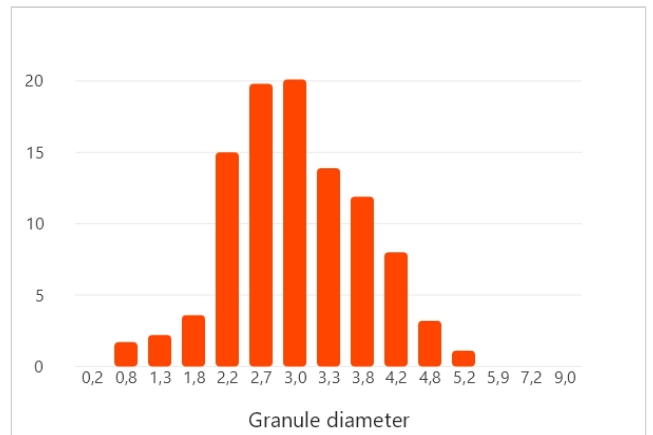

My fertilizer sample

Spreader Application Center

ORIGIN 0-20-30

No.35

Material test ID: 583026855
 Material ID: 438222
 Created on: 06.01.2026

ORIGIN 0-20-30

∅ 3.02 mm	160 °	 1.13 kg/l	 7 kg/min
64.3 N	 1.35 %	 12.7	

Please note for your information: Even if the results of the tested fertiliser sample suggest a definitive recommendation as to the settings on the fertiliser spreader, it is not possible for AMAZONE to unequivocally guarantee the actual distribution in the field. For besides the physical properties of the fertiliser, the distribution depends on other additional factors, such as storage of the product between the testing and spreading, the setting and the level of maintenance on the spreader, or its actual operation by the tractor driver. We therefore recommend that the settings are verified in the field by the use of, for example, the mobile test kit.