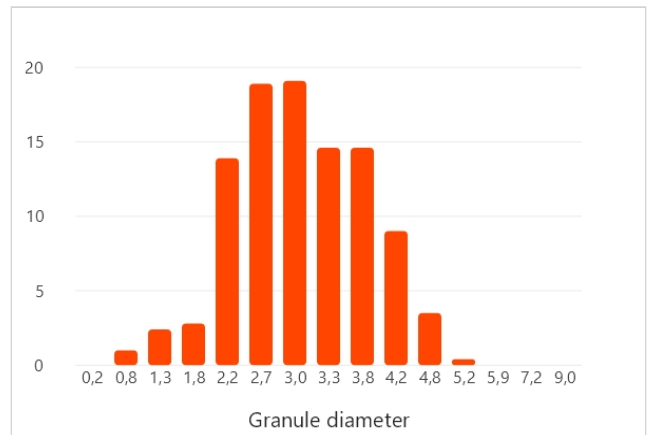

My fertilizer sample

Spreader Application Center

ORIGIN 0-18-36

No.51

Material test ID: 583026871
 Material ID: 50440315
 Created on: 06.01.2026

ORIGIN 0-18-36

\varnothing 3.08 mm	150 °	 1.08 kg/l	 6.4 kg/min
47.9 N	 1.36 %	 13.2	

Please note for your information: Even if the results of the tested fertiliser sample suggest a definitive recommendation as to the settings on the fertiliser spreader, it is not possible for AMAZONE to unequivocally guarantee the actual distribution in the field. For besides the physical properties of the fertiliser, the distribution depends on other additional factors, such as storage of the product between the testing and spreading, the setting and the level of maintenance on the spreader, or its actual operation by the tractor driver. We therefore recommend that the settings are verified in the field by the use of, for example, the mobile test kit.