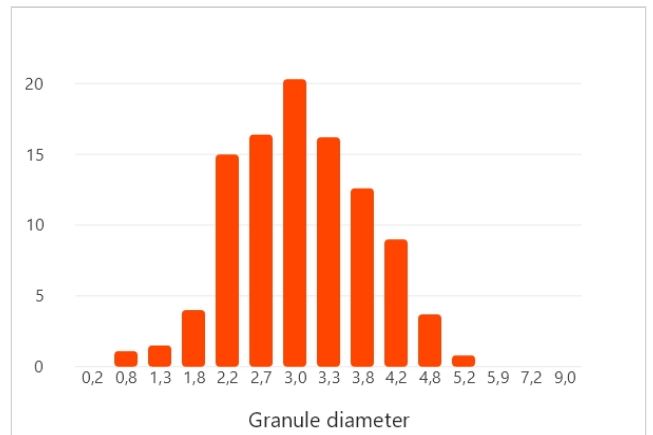

My fertilizer sample

Spreader Application Center

ORIGIN 0-15-30

No.33

Material test ID: 583026853
 Material ID: 50440302
 Created on: 06.01.2026

ORIGIN 0-15-30

∅ 3.08 mm	154 °	 1.14 kg/l	 7 kg/min
67.6 N	 1.35 %	 12.9	

Please note for your information: Even if the results of the tested fertiliser sample suggest a definitive recommendation as to the settings on the fertiliser spreader, it is not possible for AMAZONE to unequivocally guarantee the actual distribution in the field. For besides the physical properties of the fertiliser, the distribution depends on other additional factors, such as storage of the product between the testing and spreading, the setting and the level of maintenance on the spreader, or its actual operation by the tractor driver. We therefore recommend that the settings are verified in the field by the use of, for example, the mobile test kit.